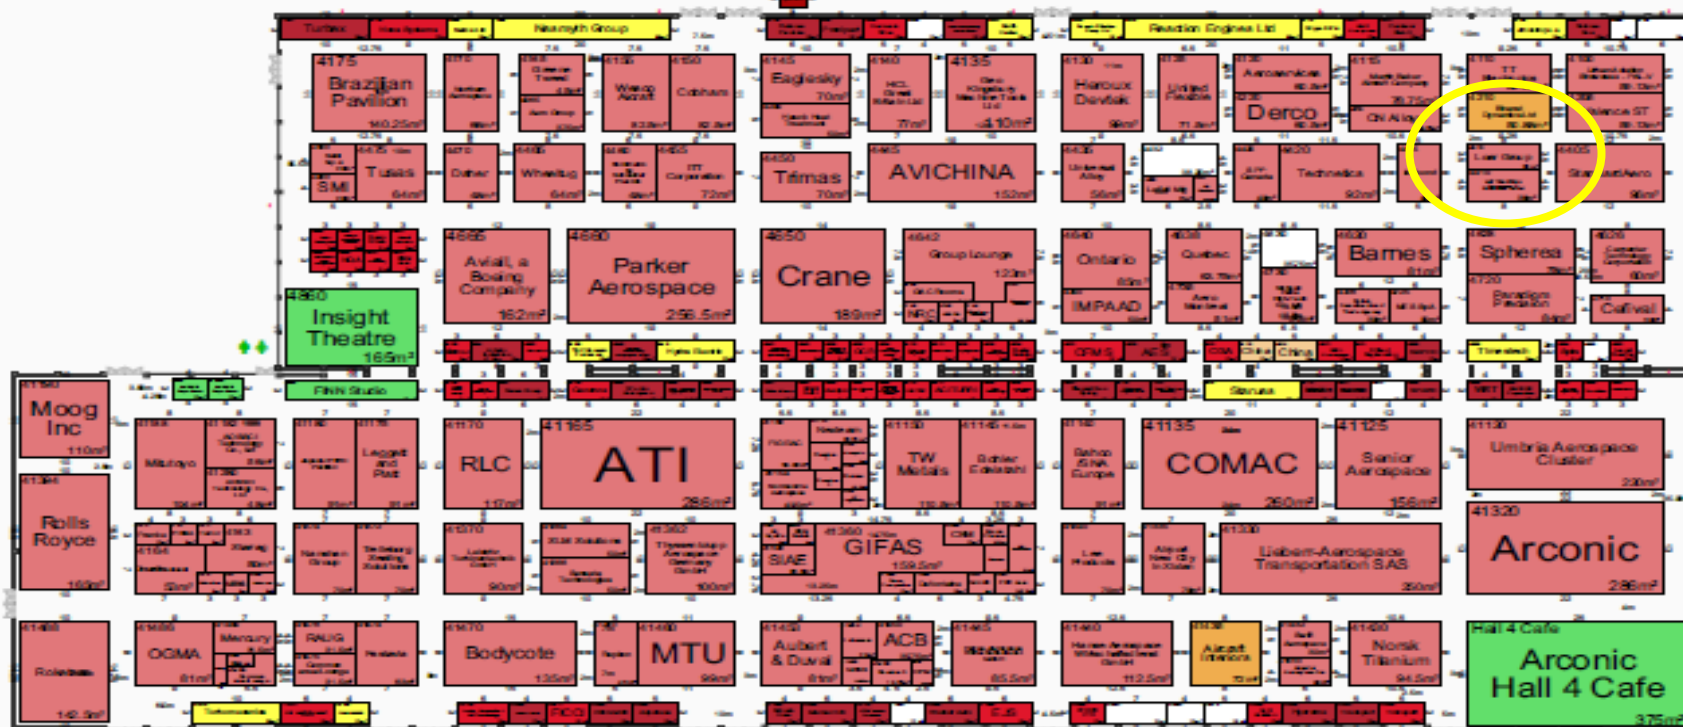

Objects key

Physical and build situation

- No build zone
- Filter

Other

- Emergency exit
- Dust
- Height limit
- Wall

Stands key

- All Stand
- Available Stand
- Feature
- Reserved Outdoor Space For Exhibitor Supplied Building
- Reserved Stand
- Sold Feature
- Sold Self Build Perimeter Space
- Sold Stand Scheme - Premium
- Available Chair
- Available Space Only
- Logos
- Reserved Outdoor Space For Exhibits
- Reserved Space Only
- Sold Outdoor Space For Exhibitor Supplied Building
- Sold Self Build Space - Premium
- Sold Stand Scheme - Standard
- Available Outdoor Space For Exhibits
- Available
- Reserved Chair
- Reserved Perimeter
- Sold Chair
- Sold Outdoor Space For Exhibits
- Sold Self Build Space - Standard
- Sponsorship

Hall 4

Sponsorship
SPON
ADVERTISING
ADVE